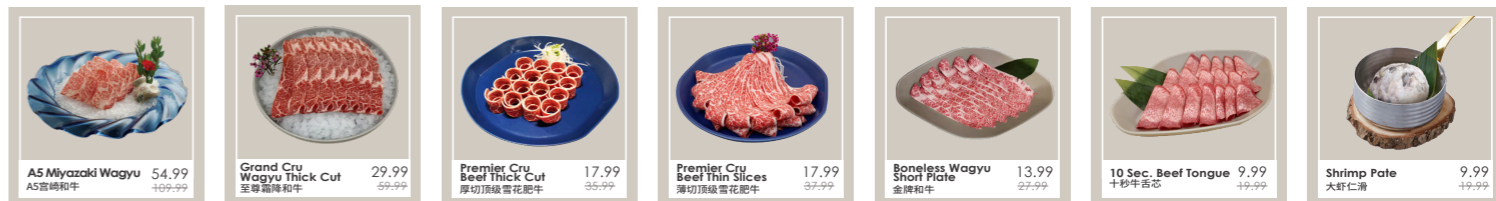

A La Carte Menu 加点菜品

UP TO 50% OFF